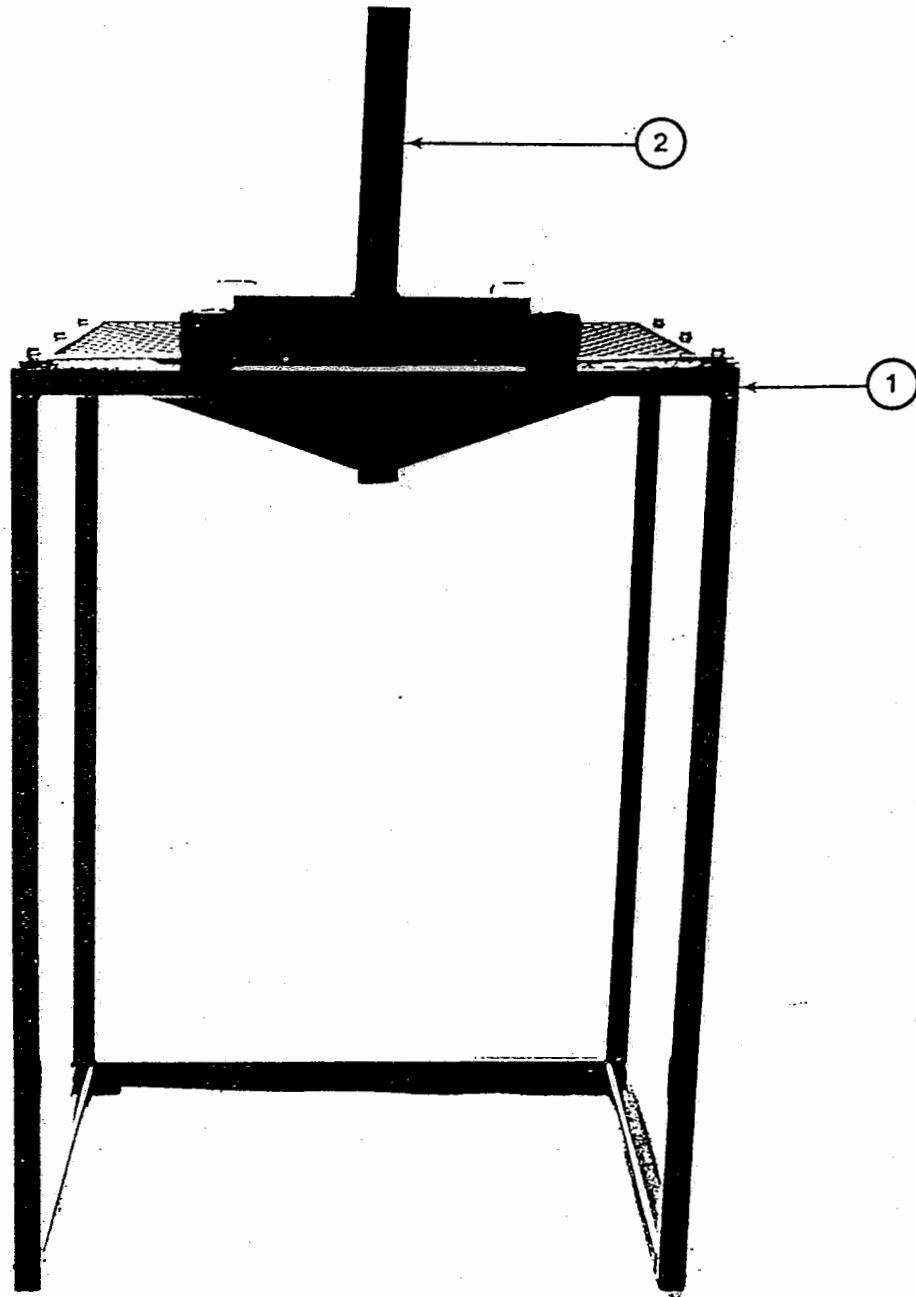

HEAVY STAND ASSEMBLY

CODE	PART NAME	QUANTITY	PART NUMBER
1	STAND ASSEMBLY	1	62363
2	ADAPTER STAND STRUCTURE	1	62571