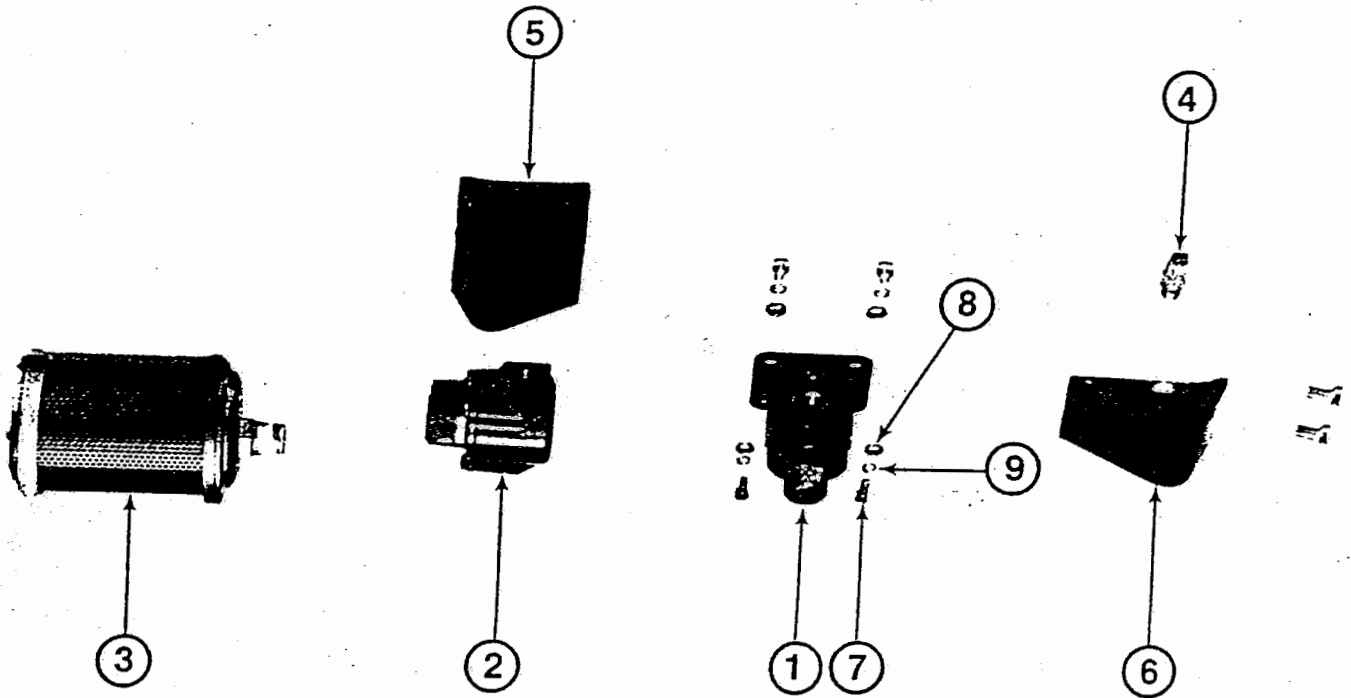

PNEUMATICS DIAGRAM

CODE	PART NAME	QUANTITY	PART NUMBER
1	STREET ELBOW 1/4 X 1/4	1	62557
2	AIR VALVE	1	62552
3	MALE FITTING 1/4 X 1/4	1	62592
4	1/4" AIR LINE 22"	1	62555
5	MALE FITTING 1/4 X 3/8	1	62556
6	QUICK EXHAUST VALVE	1	62553
7	EXHAUST MUFFLER	1	62554
8	1/4" MUFFLER	1	62300

DOOR ASSEMBLY

CODE	PART NAME	QUANTITY	PART NUMBER
1	DOOR STRUCTURE	1	62546
2	HEX JAM NUT 1/2-13NC	1	100178
3	SET SCREW 1/2-13NC	1	100363
4	"T" HANDLE DOOR CLOSURE	1	62559

HOUSING ASSEMBLY

CODE	PART NAME	QUANTITY	PART NUMBER
1	HOUSING STRUCTURE	1	62526
2	HEX HEAD SCREW 1/4-20NC X 1/2"	2	100009
3	1/4" LOCK WASHER	2	100134
4	HEX FLANGE HEADSCREW 3/8-16NC X 1"	2	100238
5	HEX FLANGE HEAD NUT 3/8-16NC	2	100239
#	HEX HEAD SCREW 3/4-10NC X 2"	4	100362
#	HEX NUT 3/4-10NC	4	100161
#	3/4 LOCK WASHER	4	100158
6	HEX HEAD SCREW 1/2-13NC X 3"	1	100315
7	FLANGE LOCK NUT 1/2-13NC	1	100039
8	CRUSH MASTER I DECAL	1	62578
9	ROD GUIDE	1	62558
10	ANGLE AIR VALVE	1	62549
11	WARNING DECAL	1	62580
#	NOT SHOWN		

CYLINDER ASSEMBLY

CODE	PART NAME	QUANTITY	PART NUMBER
1	CYLINDER STRUCTURE	1	62535
2	PISTON STRUCTURE	1	62540
3	"U" CUP SEAL	1	62560
4	SEAL WIPER	2	62561
5	SPRING BARS	2	62551
6	SPRINGS	2	62550

VALVES AND BRACKETS

LARGE TUBE STAND ASSEMBLY

CODE	PART NAME	QUANTITY	PART NUMBER
1	STAND STRUCTURE	1	62566
2	DRAIN PAN ASSEMBLY	1	62562
3	SHEET METAL SCREW 3/8-16NC X 3/4"	1	100076
4	HEX FLANGE HEAD SELF LOCKING SCREW 3/8-16NC X 1"	4	100238