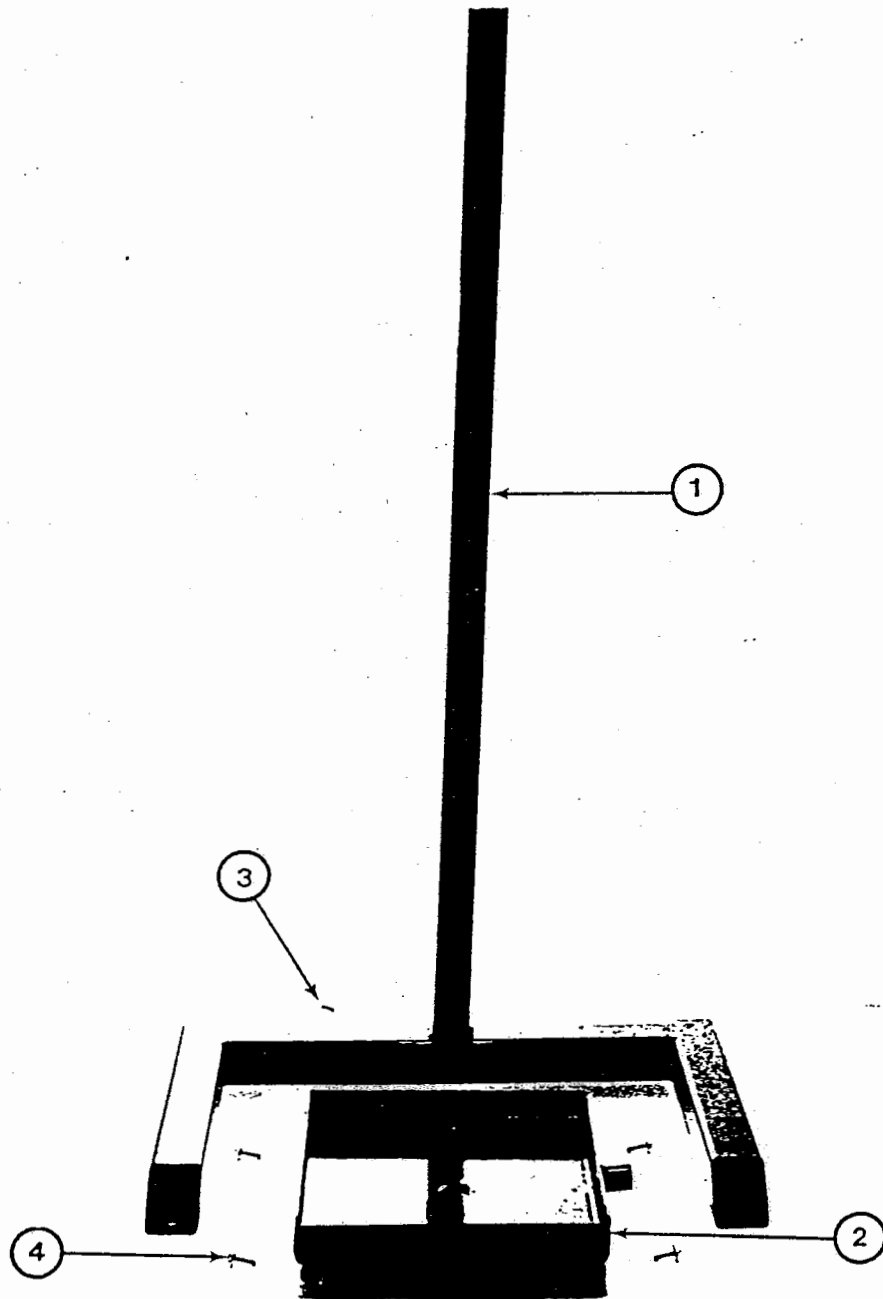

DOOR ASSEMBLY

CODE	PART NAME	QUANTITY	PART NUMBER
1	DOOR STRUCTURE	1	62546
2	HEX JAM NUT 1/2-13NC	1	100178
3	SET SCREW 1/2-13NC	1	100363
4	"T" HANDLE DOOR CLOSURE	1	62559

HOUSING ASSEMBLY

CODE	PART NAME	QUANTITY	PART NUMBER
1	HOUSING STRUCTURE	1	62526
2	HEX HEAD SCREW 1/4-20NC X 1/2"	2	100009
3	1/4" LOCK WASHER	2	100134
4	HEX FLANGE HEADSCREW 3/8-16NC X 1"	2	100238
5	HEX FLANGE HEAD NUT 3/8-16NC	2	100239
#	HEX HEAD SCREW 3/4-10NC X 2"	4	100362
#	HEX NUT 3/4-10NC	4	100161
#	3/4 LOCK WASHER	4	100158
6	HEX HEAD SCREW 1/2-13NC X 3"	1	100315
7	FLANGE LOCK NUT 1/2-13NC	1	100039
8	CRUSH MASTER I DECAL	1	62578
9	ROD GUIDE	1	62558
10	ANGLE AIR VALVE	1	62549
11	WARNING DECAL	1	62580
#	NOT SHOWN		

CYLINDER ASSEMBLY

CODE	PART NAME	QUANTITY	PART NUMBER
1	CYLINDER STRUCTURE	1	62535
2	PISTON STRUCTURE	1	62540
3	"U" CUP SEAL	1	62560
4	SEAL WIPER	2	62561
5	SPRING BARS	2	62551
6	SPRINGS	2	62550

VALVES AND BRACKETS

LARGE TUBE STAND ASSEMBLY

CODE	PART NAME	QUANTITY	PART NUMBER
1	STAND STRUCTURE	1	62566
2	DRAIN PAN ASSEMBLY	1	62562
3	SHEET METAL SCREW 3/8-16NC X 3/4"	1	100076
4	HEX FLANGE HEAD SELF LOCKING SCREW 3/8-16NC X 1"	4	100238