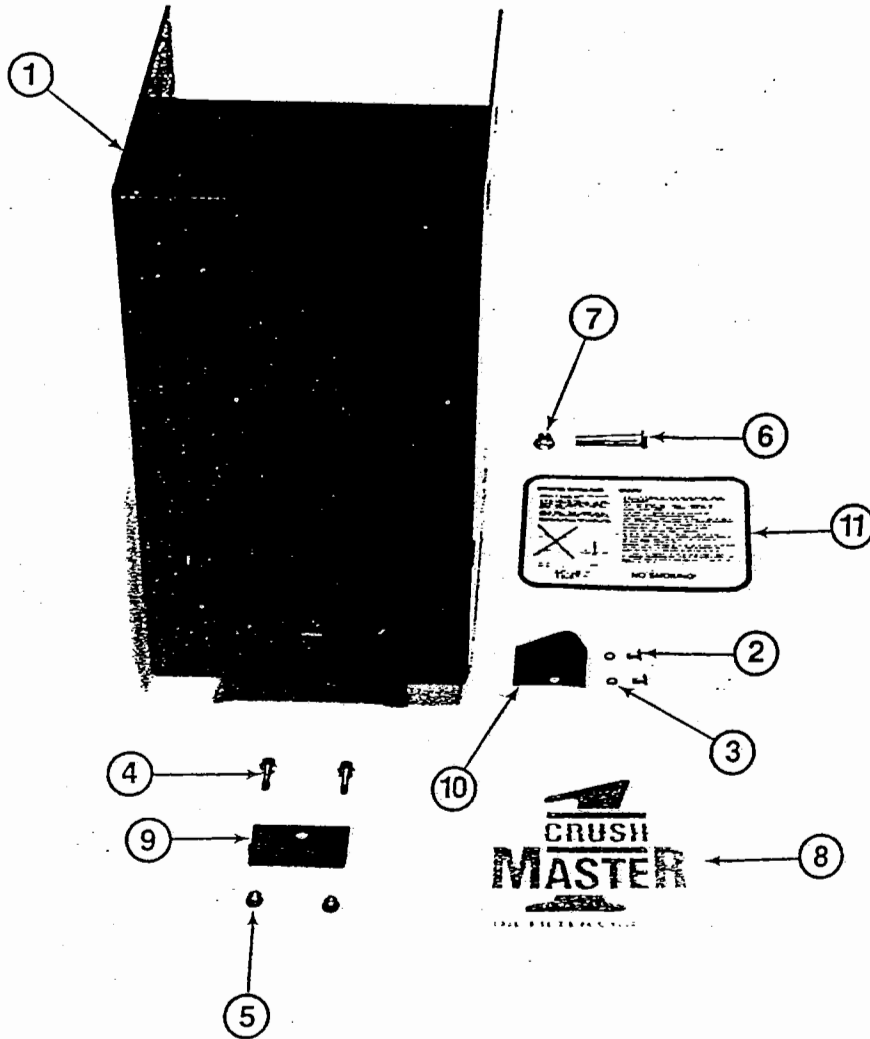

PNEUMATICS DIAGRAM

CODE	PART NAME	QUANTITY	PART NUMBER
1	STREET ELBOW 1/4 X 1/4	1	62557
2	AIR VALVE	1	62552
3	MALE FITTING 1/4 X 1/4	1	62592
4	1/4" AIR LINE 22"	1	62555
5	MALE FITTING 1/4 X 3/8	1	62556
6	QUICK EXHAUST VALVE	1	62553
7	EXHAUST MUFFLER	1	62554
8	1/4" MUFFLER	1	62300

DOOR ASSEMBLY

CODE	PART NAME	QUANTITY	PART NUMBER
1	DOOR STRUCTURE	1	62546
2	HEX JAM NUT 1/2-13NC	1	100178
3	SET SCREW 1/2-13NC	1	100363
4	"T" HANDLE DOOR CLOSURE	1	62559

HOUSING ASSEMBLY

CODE	PART NAME	QUANTITY	PART NUMBER
1	HOUSING STRUCTURE	1	62526
2	HEX HEAD SCREW 1/4-20NC X 1/2"	2	100009
3	1/4" LOCK WASHER	2	100134
4	HEX FLANGE HEADSCREW 3/8-16NC X 1"	2	100238
5	HEX FLANGE HEAD NUT 3/8-16NC	2	100239
#	HEX HEAD SCREW 3/4-10NC X 2"	4	100362
#	HEX NUT 3/4-10NC	4	100161
#	3/4 LOCK WASHER	4	100158
6	HEX HEAD SCREW 1/2-13NC X 3"	1	100315
7	FLANGE LOCK NUT 1/2-13NC	1	100039
8	CRUSH MASTER I DECAL	1	62578
9	ROD GUIDE	1	62558
10	ANGLE AIR VALVE	1	62549
11	WARNING DECAL	1	62580
#	NOT SHOWN		