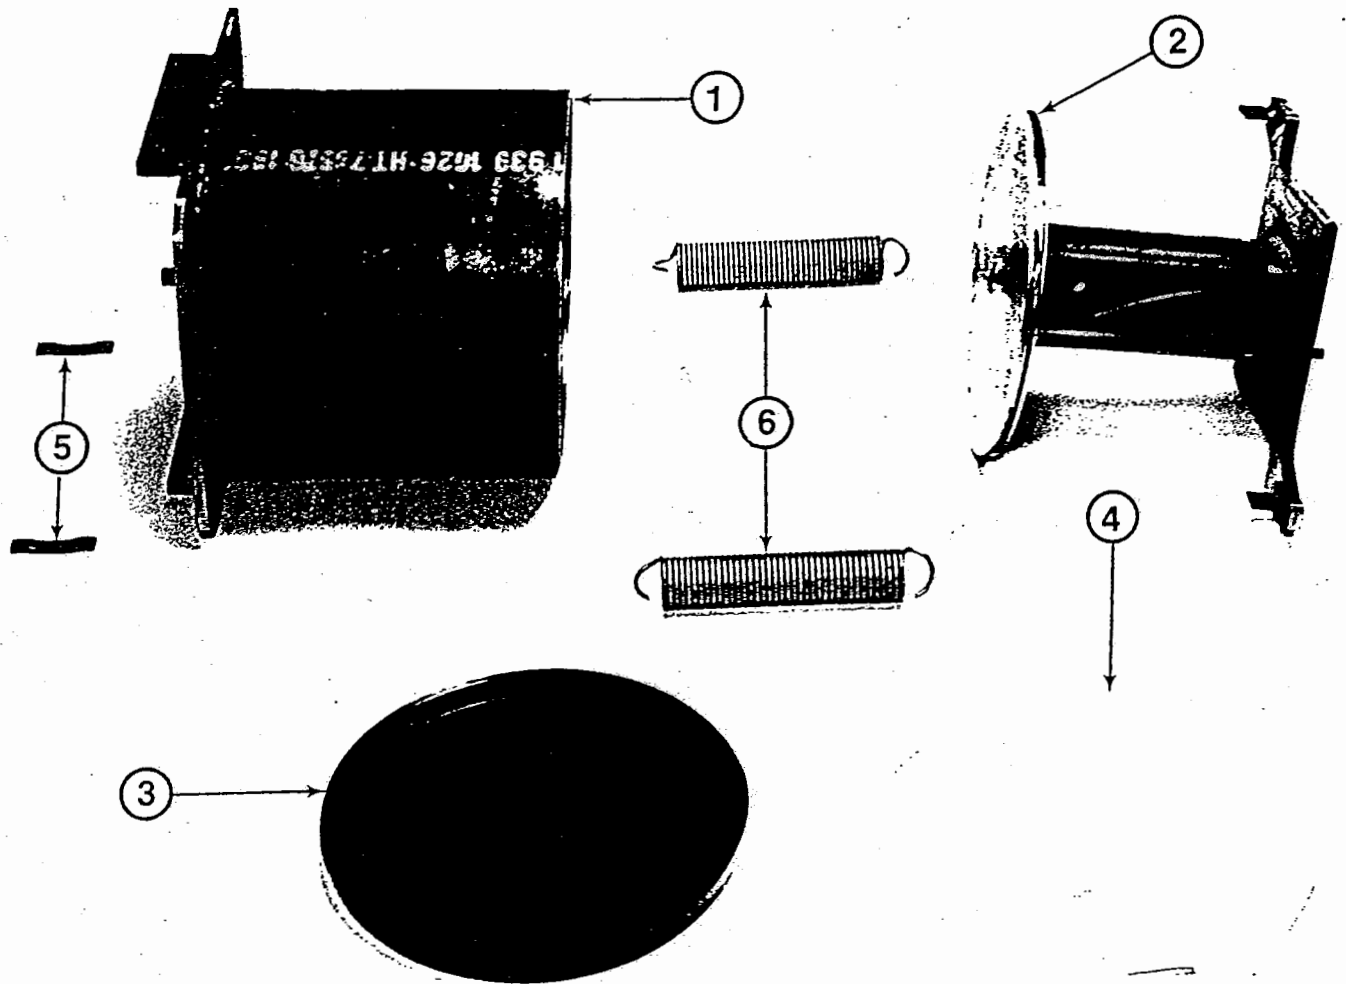

DOOR ASSEMBLY

CODE	PART NAME	QUANTITY	PART NUMBER
1	DOOR STRUCTURE	1	62546
2	HEX JAM NUT 1/2-13NC	1	100178
3	SET SCREW 1/2-13NC	1	100363
4	"T" HANDLE DOOR CLOSURE	1	62559

HOUSING ASSEMBLY

CODE	PART NAME	QUANTITY	PART NUMBER
1	HOUSING STRUCTURE	1	62526
2	HEX HEAD SCREW 1/4-20NC X 1/2"	2	100009
3	1/4" LOCK WASHER	2	100134
4	HEX FLANGE HEADSCREW 3/8-16NC X 1"	2	100238
5	HEX FLANGE HEAD NUT 3/8-16NC	2	100239
#	HEX HEAD SCREW 3/4-10NC X 2"	4	100362
#	HEX NUT 3/4-10NC	4	100161
#	3/4 LOCK WASHER	4	100158
6	HEX HEAD SCREW 1/2-13NC X 3"	1	100315
7	FLANGE LOCK NUT 1/2-13NC	1	100039
8	CRUSH MASTER I DECAL	1	62578
9	ROD GUIDE	1	62558
10	ANGLE AIR VALVE	1	62549
11	WARNING DECAL	1	62580
#	NOT SHOWN		

CYLINDER ASSEMBLY

CODE	PART NAME	QUANTITY	PART NUMBER
1	CYLINDER STRUCTURE	1	62535
2	PISTON STRUCTURE	1	62540
3	"U" CUP SEAL	1	62560
4	SEAL WIPER	2	62561
5	SPRING BARS	2	62551
6	SPRINGS	2	62550

VALVES AND BRACKETS