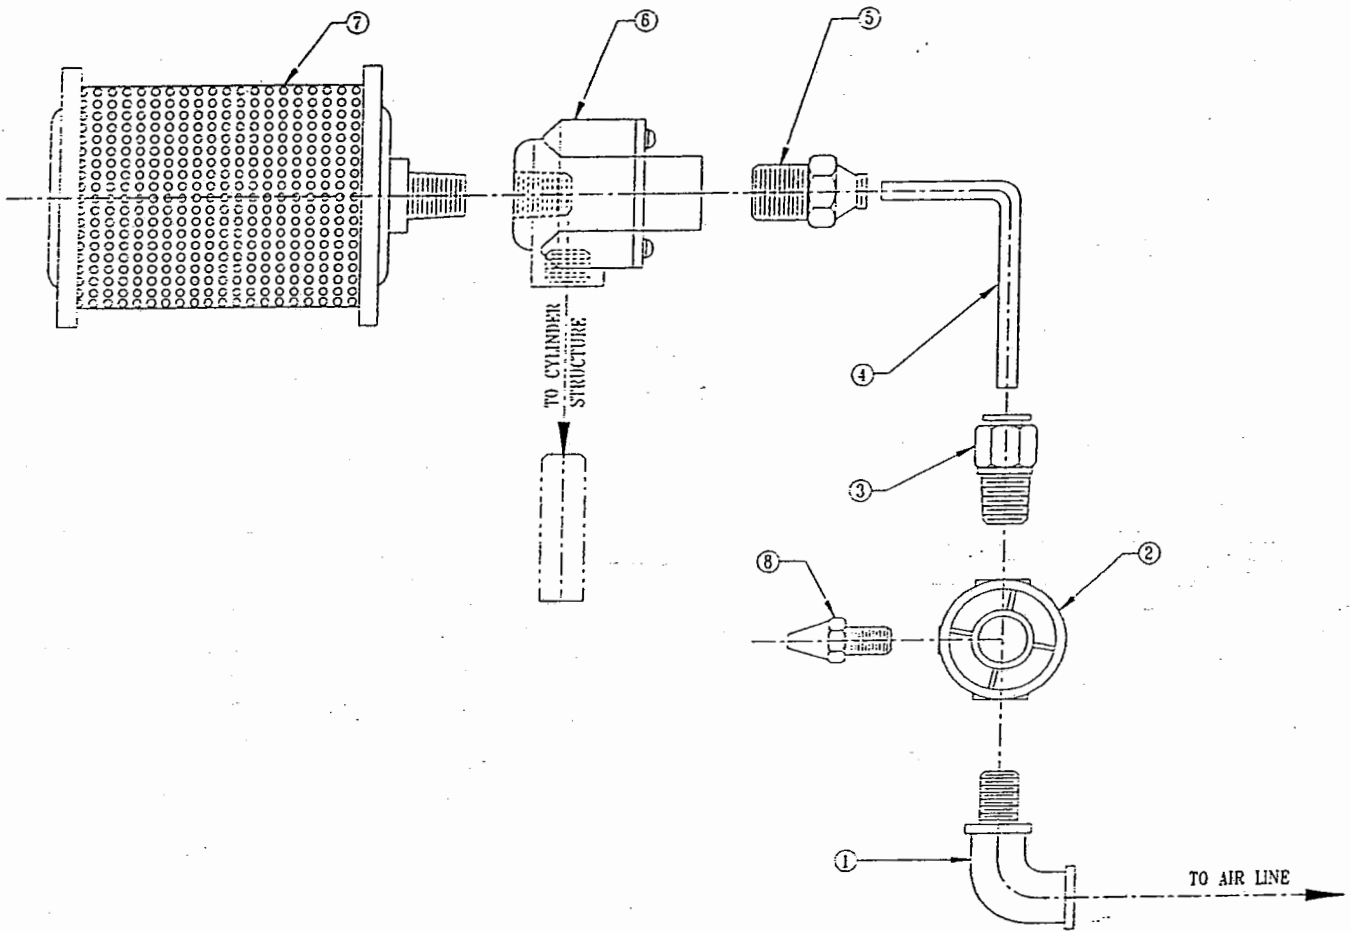

PNEUMATICS DIAGRAM

CODE	PART NAME	QUANTITY	PART NUMBER
1	STREET ELBOW 1/4 X 1/4	1	62557
2	AIR VALVE	1	62552
3	MALE FITTING 1/4 X 1/4	1	62592
4	1/4" AIR LINE 22"	1	62555
5	MALE FITTING 1/4 X 3/8	1	62556
6	QUICK EXHAUST VALVE	1	62553
7	EXHAUST MUFFLER	1	62554
8	1/4" MUFFLER	1	62300

DOOR ASSEMBLY

CODE	PART NAME	QUANTITY	PART NUMBER
1	DOOR STRUCTURE	1	62546
2	HEX JAM NUT 1/2-13NC	1	100178
3	SET SCREW 1/2-13NC	1	100363
4	"T" HANDLE DOOR CLOSURE	1	62559

HOUSING ASSEMBLY

CODE	PART NAME	QUANTITY	PART NUMBER
1	HOUSING STRUCTURE	1	62526
2	HEX HEAD SCREW 1/4-20NC X 1/2"	2	100009
3	1/4" LOCK WASHER	2	100134
4	HEX FLANGE HEADSCREW 3/8-16NC X 1"	2	100238
5	HEX FLANGE HEAD NUT 3/8-16NC	2	100239
#	HEX HEAD SCREW 3/4-10NC X 2"	4	100362
#	HEX NUT 3/4-10NC	4	100161
#	3/4 LOCK WASHER	4	100158
6	HEX HEAD SCREW 1/2-13NC X 3"	1	100315
7	FLANGE LOCK NUT 1/2-13NC	1	100039
8	CRUSH MASTER I DECAL	1	62578
9	ROD GUIDE	1	62558
10	ANGLE AIR VALVE	1	62549
11	WARNING DECAL	1	62580
#	NOT SHOWN		

CYLINDER ASSEMBLY

CODE	PART NAME	QUANTITY	PART NUMBER
1	CYLINDER STRUCTURE	1	62535
2	PISTON STRUCTURE	1	62540
3	"U" CUP SEAL	1	62560
4	SEAL WIPER	2	62561
5	SPRING BARS	2	62551
6	SPRINGS	2	62550

VALVES AND BRACKETS

LARGE TUBE STAND ASSEMBLY

CODE	PART NAME	QUANTITY	PART NUMBER
1	STAND STRUCTURE	1	62566
2	DRAIN PAN ASSEMBLY	1	62562
3	SHEET METAL SCREW 3/8-16NC X 3/4"	1	100076
4	HEX FLANGE HEAD SELF LOCKING SCREW 3/8-16NC X 1"	4	100238