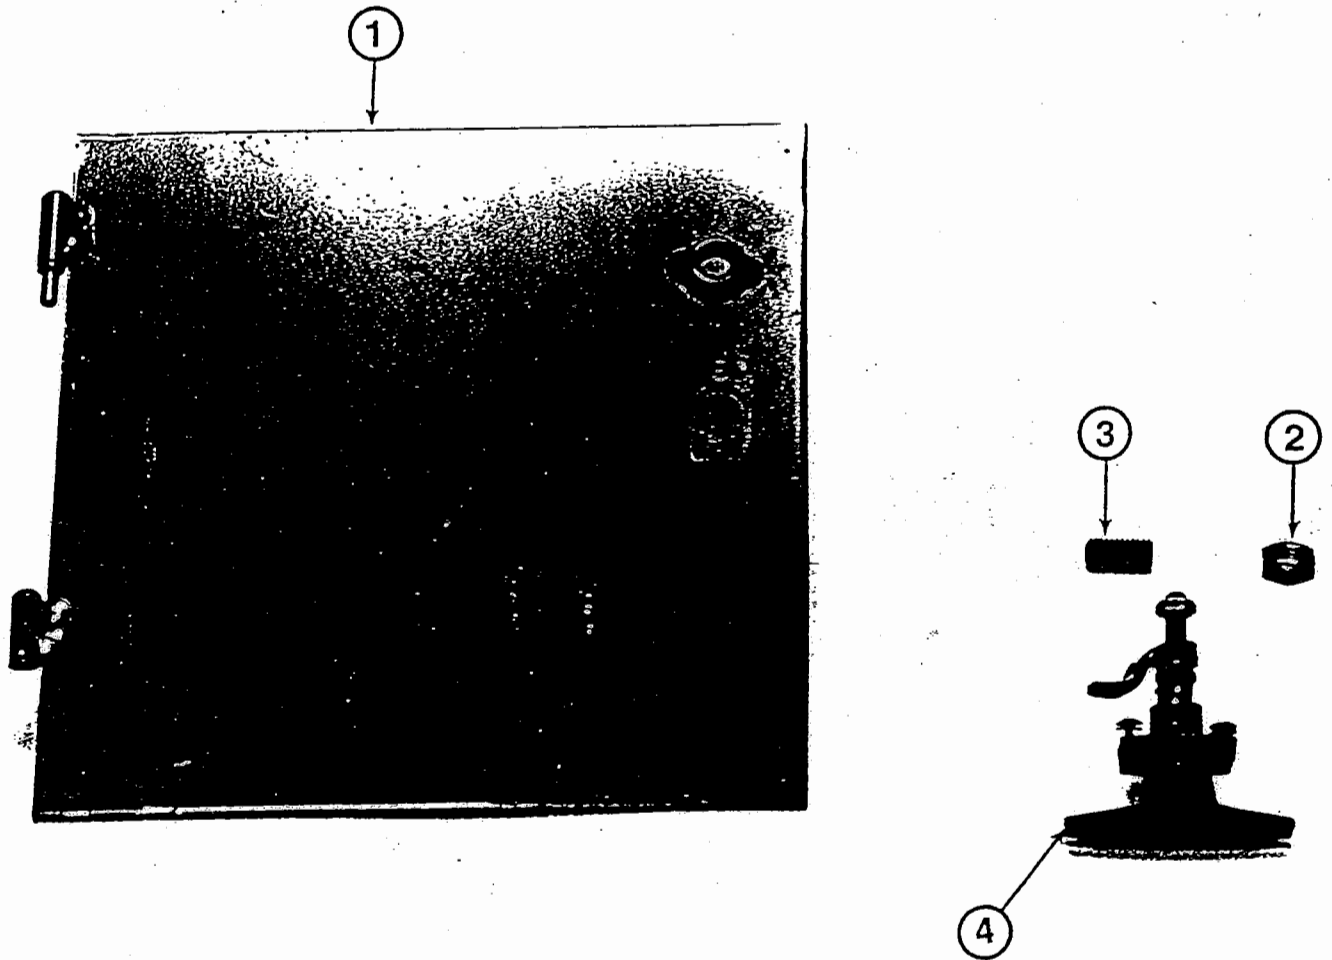

DOOR ASSEMBLY

CODE	PART NAME	QUANTITY	PART NUMBER
1	DOOR STRUCTURE	1	62546
2	HEX JAM NUT 1/2-13NC	1	100178
3	SET SCREW 1/2-13NC	1	100363
4	"T" HANDLE DOOR CLOSURE	1	62559

HOUSING ASSEMBLY

CODE	PART NAME	QUANTITY	PART NUMBER
1	HOUSING STRUCTURE	1	62526
2	HEX HEAD SCREW 1/4-20NC X 1/2"	2	100009
3	1/4" LOCK WASHER	2	100134
4	HEX FLANGE HEADSCREW 3/8-16NC X 1"	2	100238
5	HEX FLANGE HEAD NUT 3/8-16NC	2	100239
#	HEX HEAD SCREW 3/4-10NC X 2"	4	100362
#	HEX NUT 3/4-10NC	4	100161
#	3/4 LOCK WASHER	4	100158
6	HEX HEAD SCREW 1/2-13NC X 3"	1	100315
7	FLANGE LOCK NUT 1/2-13NC	1	100039
8	CRUSH MASTER I DECAL	1	62578
9	ROD GUIDE	1	62558
10	ANGLE AIR VALVE	1	62549
11	WARNING DECAL	1	62580
#	NOT SHOWN		