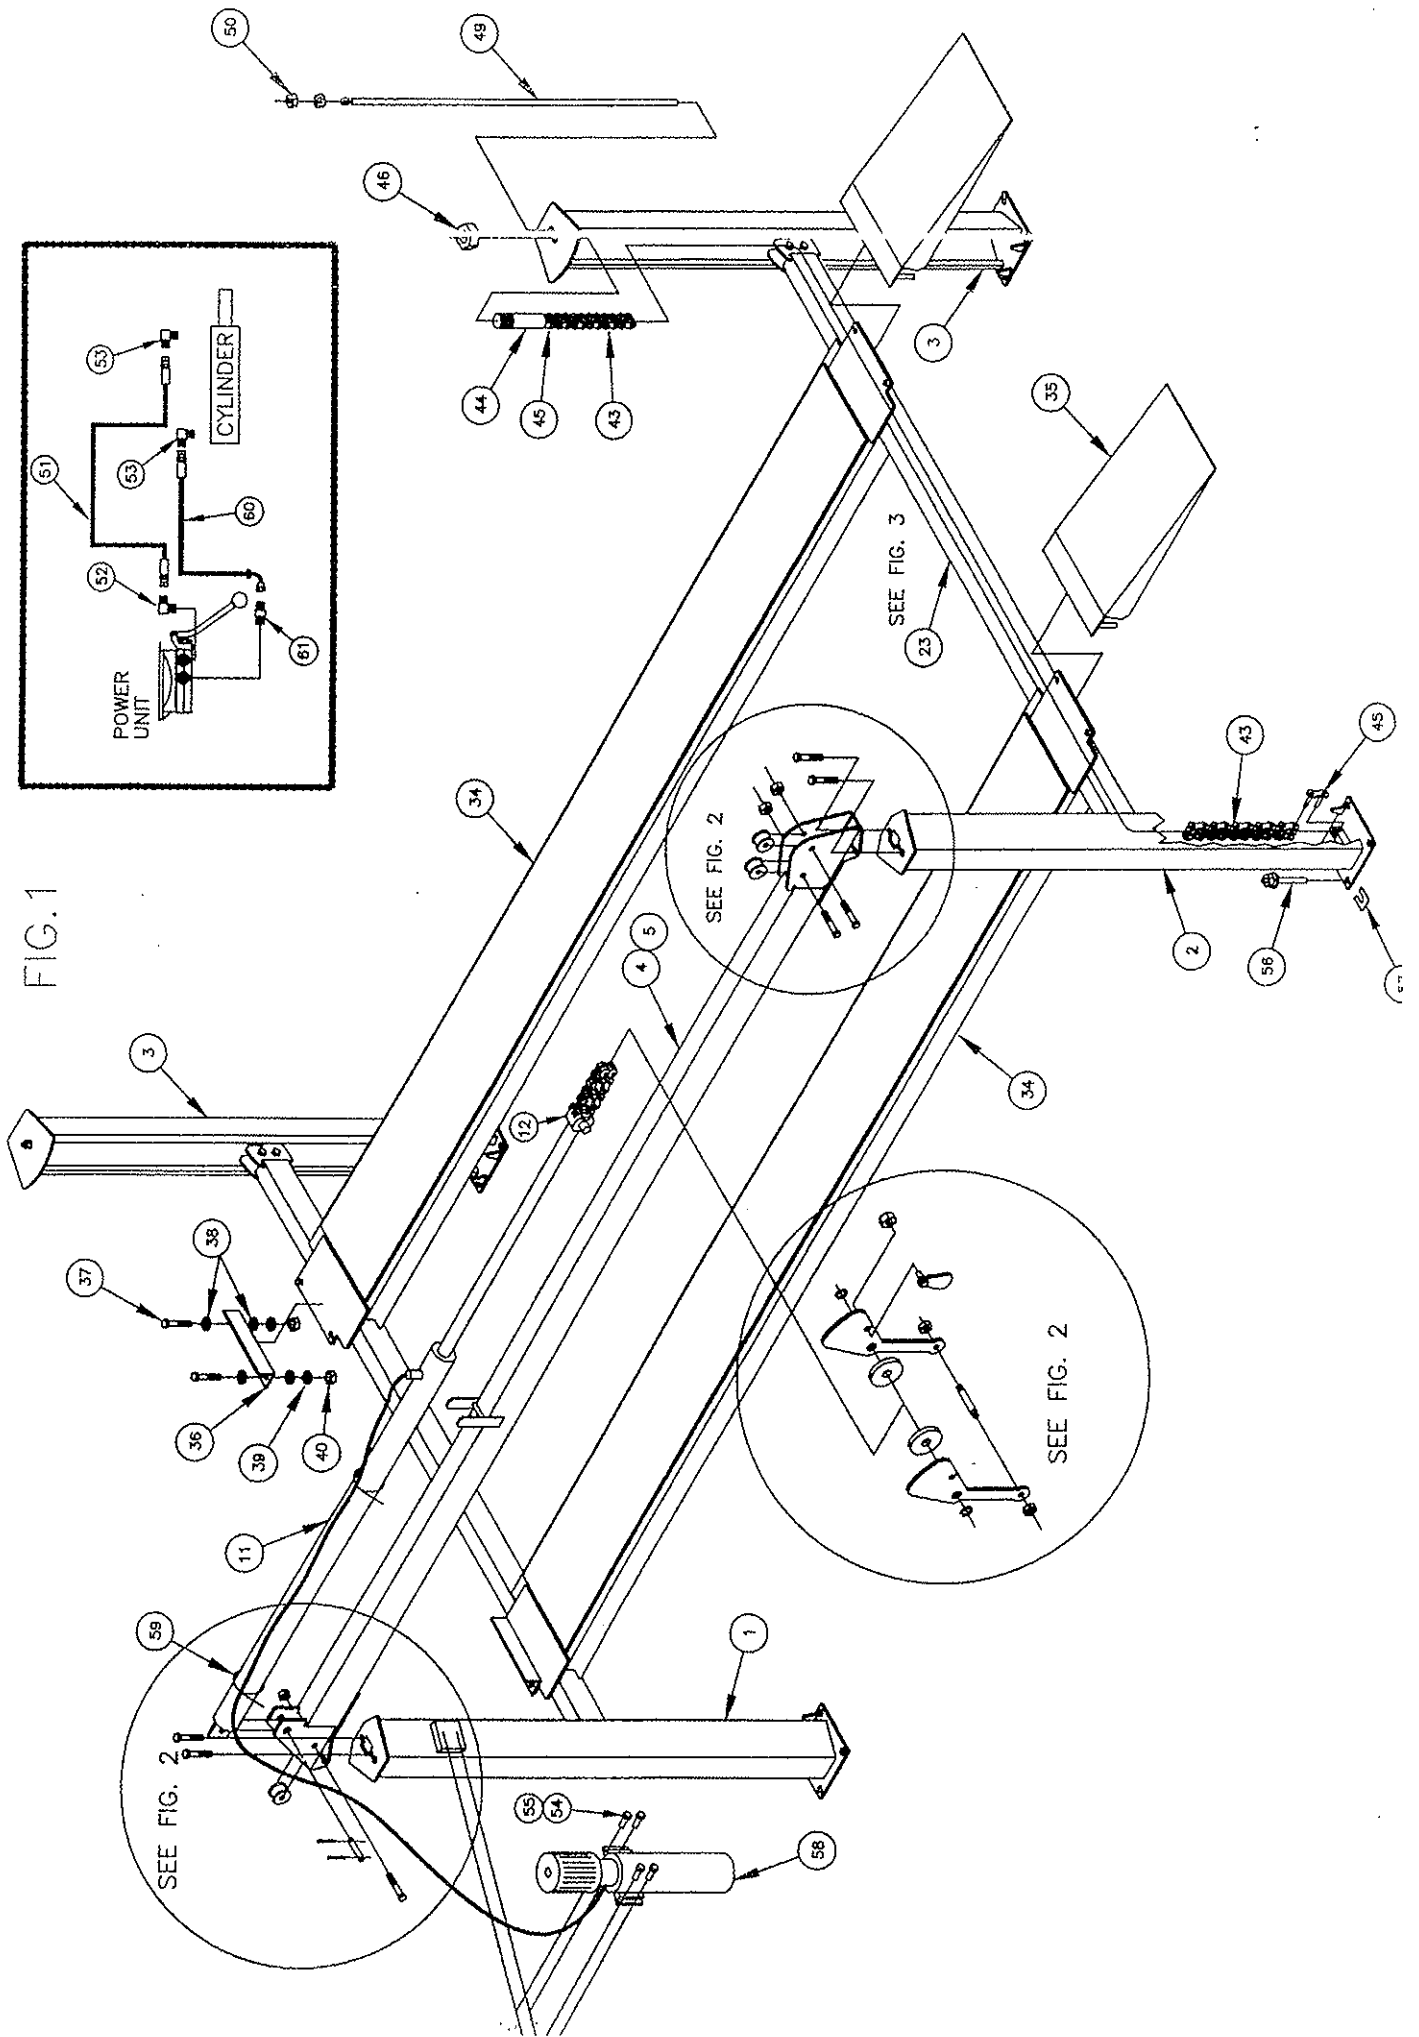

BEN PEARSON

PARTS MANUAL - 12000-4 POST LIFT

2912 W. 2ND.
PINE BLUFF, ARKANSAS 71601
1-800-436-1327
Part# 95052

8/97

FIG. 1

FIG. 2

FIG. 3

ITEM NO.	DESCRIPTION	PART #	QTY.
1	MICROSWITCH	95074	1
2	MICROSWITCH BOOT	95075	1
3	MANUAL RELEASE ASSY	95041	1
4	MANUAL RELEASE VALVE	95035	1
5	VALVE CARTRIDGE CHECK	95036	1
6	RESERVOIR O-RING	95076	1
7	BREATHER	95044	1
8	RESERVOIR	95040	1

		MODEL	12000-4		12000-4 SHORT	
		LIFT PART NUMBER	90007	QT	90050	QT
	49	ROD - SLACK CHAIN 3/4" DIA	91170	4	91170	4
	50	HEX NUT 3/4X10NC	101006	8	101006	8
51	#	HYDRAULIC HOSE 3/8 X 111"	91172	1	91172	1
52	#	FL BOW 9/16ORB X 9/16JIC	60368	1	60368	1
53	#	ELBOW 3/8 MALE NPT X 9/16JIC	105004	2	105004	2
	#	HARDWARW KIT - POWER UNIT	95009	4	95009	4
	54	HHFL SCREW 5/16 X 18NC X 3/4 GR.5	100234	4	100234	4
	55	HH FL NUT 5/16 X 18NC	100237	4	100237	4
60		HYDRAULIC HOSE 3/8 X 40"	91452	1	91452	1
61		MALE CONNECTOR 3/8 X 9/16JIC	60052	1	60052	1
56		ANCHOR BOLT 3/4 X 5-1/2	95000	16	95000	16
57		SHIMS	95001	24	95001	24
58		POWER UNIT 1 PHASE 220V	95011	1	95011	1
59		PLASTIC TIE	103015	2	103015	2
	#	NAME PLATE	62249	1	62249	1
	#	BEN PEARSON DECAL 5X36 MYLAR	95005	2	95005	2
	#	PB/800 DECAL 2X5 MYLAR	95006	1	95006	1
	#	CAUTION DECAL 12000LB	95008	1	95008	1
	#	BLUE TOUCH-UP PAINT (12OZ.) SPRAY	103007	1	103007	1
	#	YELLOW TOUCH-UP PAINT (12OZ.)SPRAY	103008	1	103008	1
	#	MANUAL	95052	1	95052	1
	#	WARRANTY CARD	83423	1	83423	1