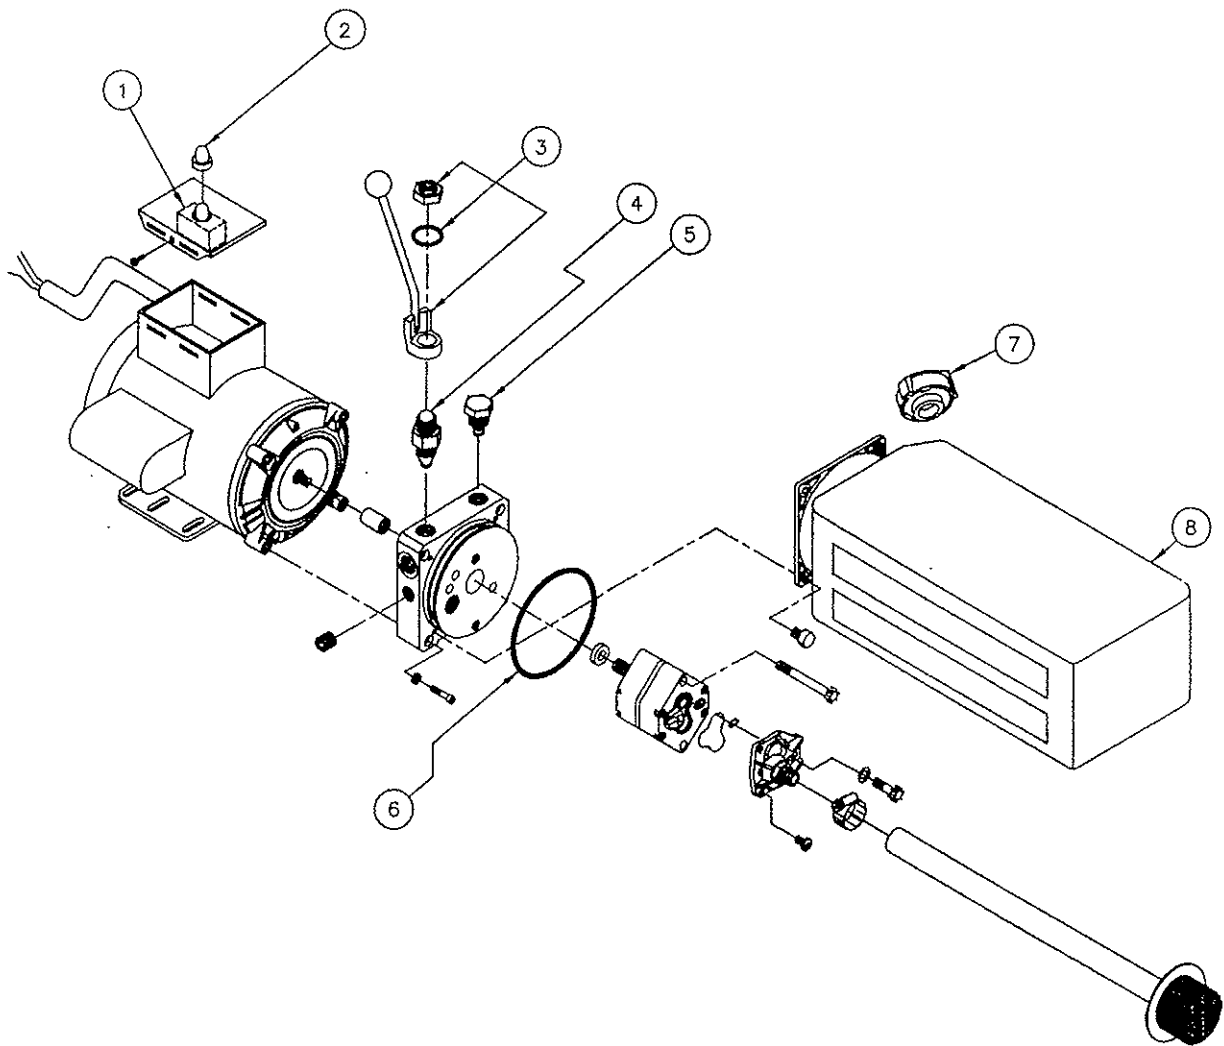

BEN PEARSON

PARTS MANUAL - 12000-4 POST LIFT

2912 W. 2ND.
PINE BLUFF, ARKANSAS 71601
1-800-436-1327
Part# 95052

8/97

FIG. 1

FIG. 2

FIG. 3

ITEM NO.	DESCRIPTION	PART #	QTY.
1	MICROSWITCH	95074	1
2	MICROSWITCH BOOT	95075	1
3	MANUAL RELEASE ASSY	95041	1
4	MANUAL RELEASE VALVE	95035	1
5	VALVE CARTRIDGE CHECK	95036	1
6	RESERVOIR O-RING	95076	1
7	BREATHER	95044	1
8	RESERVOIR	95040	1

		MODEL	12000-4		12000-4 SHORT	
		LIFT PART NUMBER	90007	QT	90050	QT
	49	ROD - SLACK CHAIN 3/4" DIA	91170	4	91170	4
	50	HEX NUT 3/4X10NC	101006	8	101006	8
51	#	HYDRAULIC HOSE 3/8 X 111"	91172	1	91172	1
52	#	FL BOW 9/16ORB X 9/16JIC	60368	1	60368	1
53	#	ELBOW 3/8 MALE NPT X 9/16JIC	105004	2	105004	2
	#	HARDWARW KIT - POWER UNIT	95009	4	95009	4
	54	HHFL SCREW 5/16 X 18NC X 3/4 GR.5	100234	4	100234	4
	55	HH FL NUT 5/16 X 18NC	100237	4	100237	4
60		HYDRAULIC HOSE 3/8 X 40"	91452	1	91452	1
61		MALE CONNECTOR 3/8 X 9/16JIC	60052	1	60052	1
56		ANCHOR BOLT 3/4 X 5-1/2	95000	16	95000	16
57		SHIMS	95001	24	95001	24
58		POWER UNIT 1 PHASE 220V	95011	1	95011	1
59		PLASTIC TIE	103015	2	103015	2
	#	NAME PLATE	62249	1	62249	1
	#	BEN PEARSON DECAL 5X36 MYLAR	95005	2	95005	2
	#	PB/800 DECAL 2X5 MYLAR	95006	1	95006	1
	#	CAUTION DECAL 12000LB	95008	1	95008	1
	#	BLUE TOUCH-UP PAINT (12OZ.) SPRAY	103007	1	103007	1
	#	YELLOW TOUCH-UP PAINT (12OZ.)SPRAY	103008	1	103008	1
	#	MANUAL	95052	1	95052	1
	#	WARRANTY CARD	83423	1	83423	1