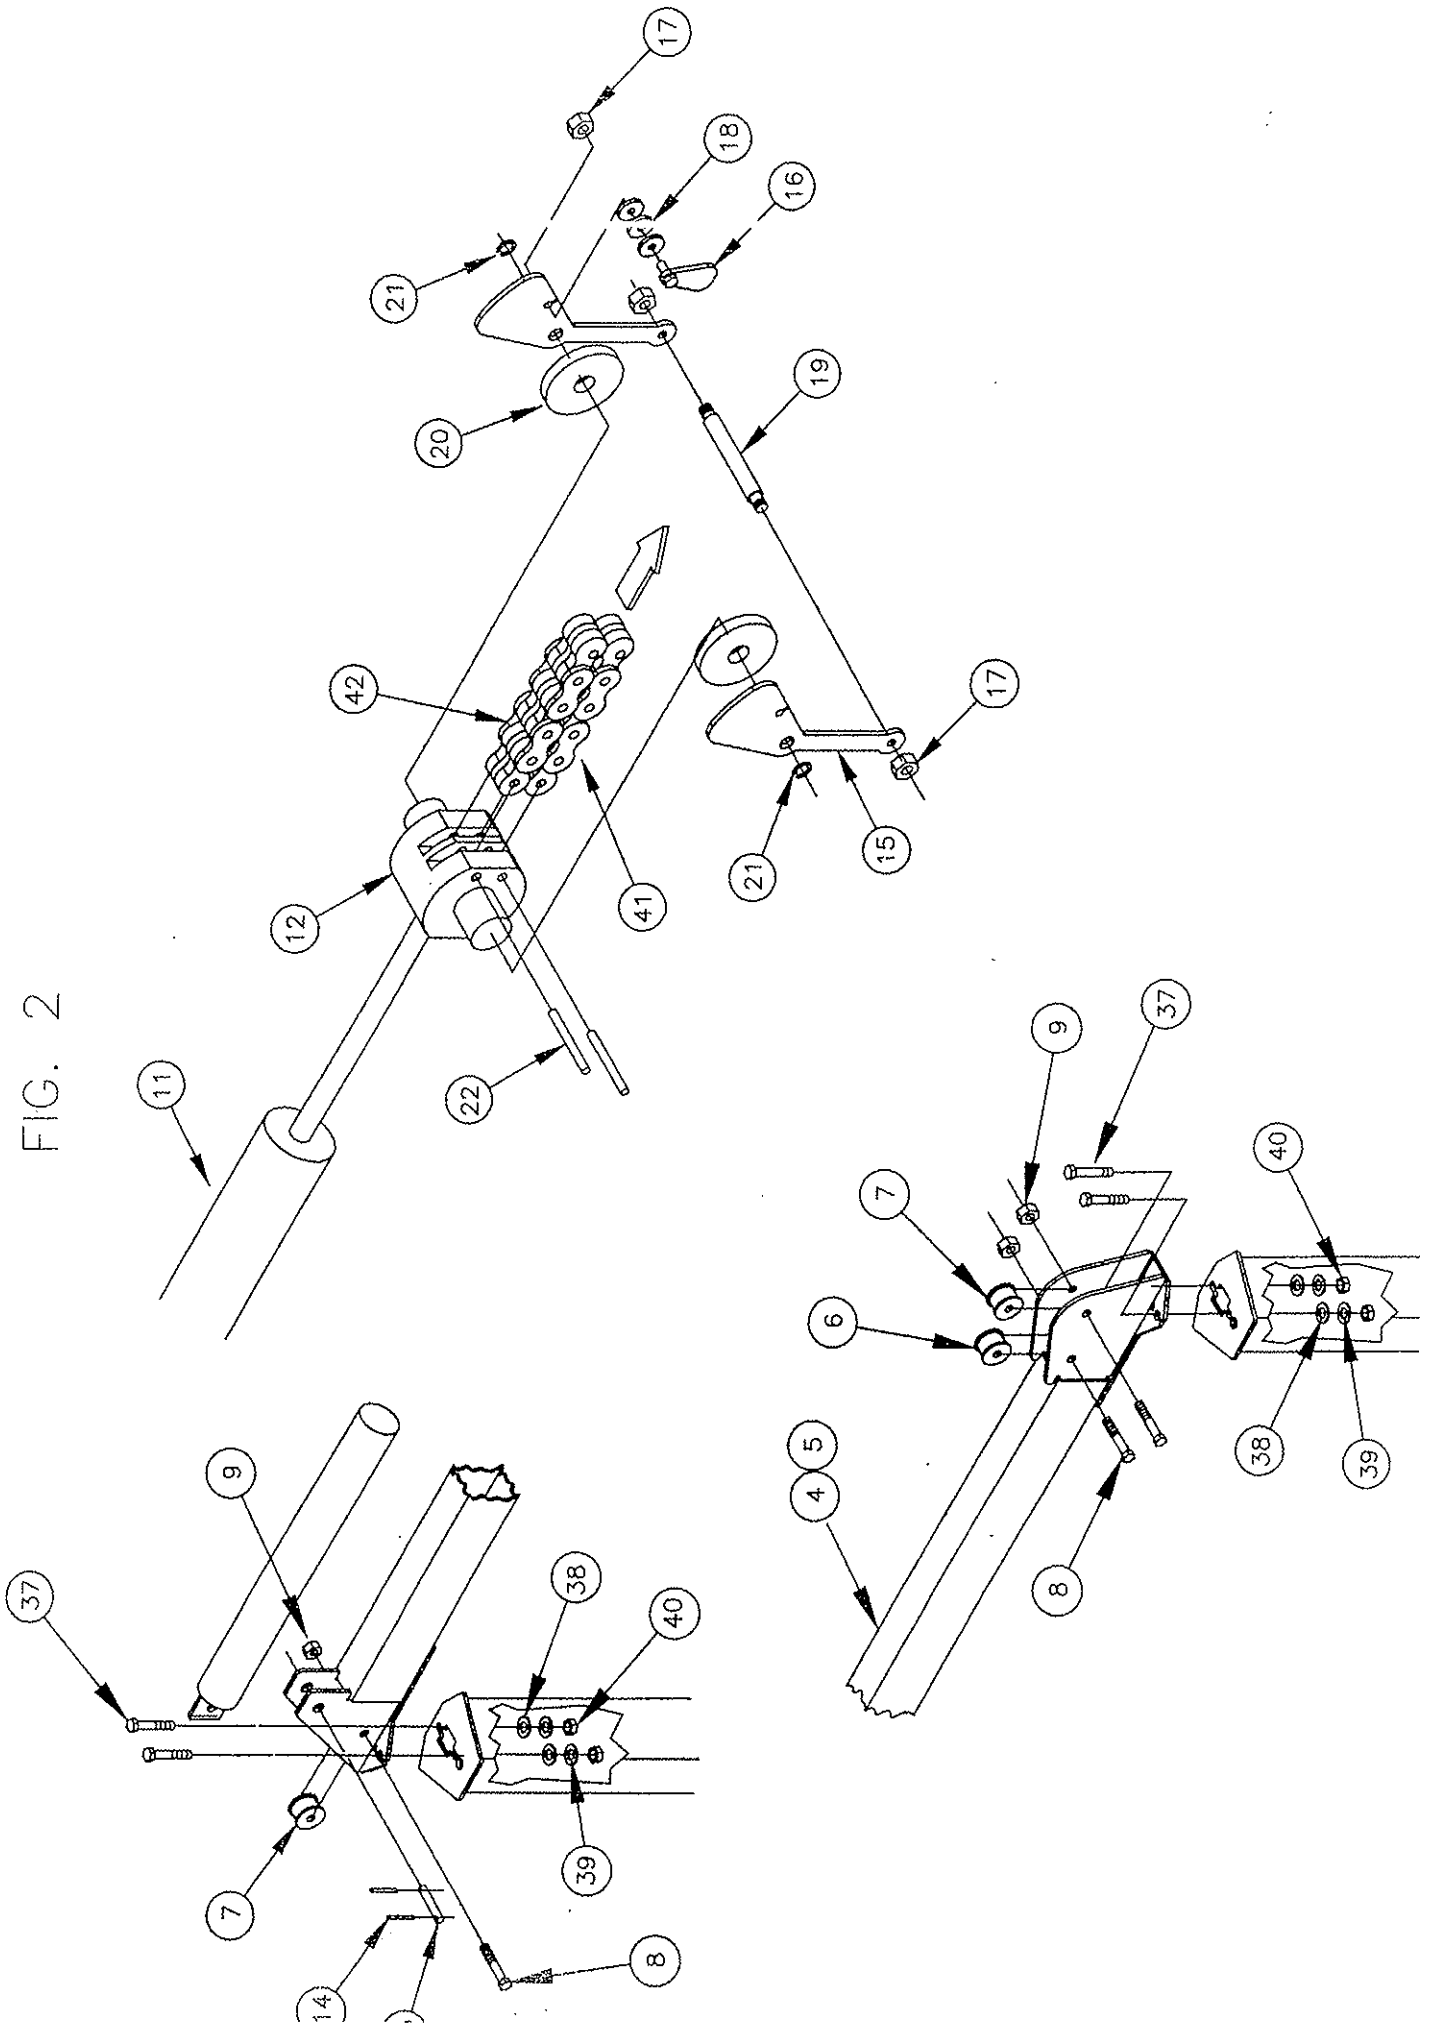

BEN PEARSON

PARTS MANUAL - 12000-4 POST LIFT

2912 W. 2ND.
PINE BLUFF, ARKANSAS 71601
1-800-436-1327
Part# 95052

8/97

FIG. 1

FIG. 2

FIG. 3

ITEM NO.	DESCRIPTION	PART #	QTY.
1	MICROSWITCH	95074	1
2	MICROSWITCH BOOT	95075	1
3	MANUAL RELEASE ASSY	95041	1
4	MANUAL RELEASE VALVE	95035	1
5	VALVE CARTRIDGE CHECK	95036	1
6	RESERVOIR O-RING	95076	1
7	BREATHER	95044	1
8	RESERVOIR	95040	1

		MODEL	12000-4		12000-4 SHORT	
		LIFT PART NUMBER	90007	QT	90050	QT
	49	ROD - SLACK CHAIN 3/4" DIA	91170	4	91170	4
	50	HEX NUT 3/4X10NC	101006	8	101006	8
51	#	HYDRAULIC HOSE 3/8 X 111"	91172	1	91172	1
52	#	FL BOW 9/16ORB X 9/16JIC	60368	1	60368	1
53	#	ELBOW 3/8 MALE NPT X 9/16JIC	105004	2	105004	2
	#	HARDWARW KIT - POWER UNIT	95009	4	95009	4
	54	HHFL SCREW 5/16 X 18NC X 3/4 GR.5	100234	4	100234	4
	55	HH FL NUT 5/16 X 18NC	100237	4	100237	4
60		HYDRAULIC HOSE 3/8 X 40"	91452	1	91452	1
61		MALE CONNECTOR 3/8 X 9/16JIC	60052	1	60052	1
56		ANCHOR BOLT 3/4 X 5-1/2	95000	16	95000	16
57		SHIMS	95001	24	95001	24
58		POWER UNIT 1 PHASE 220V	95011	1	95011	1
59		PLASTIC TIE	103015	2	103015	2
	#	NAME PLATE	62249	1	62249	1
	#	BEN PEARSON DECAL 5X36 MYLAR	95005	2	95005	2
	#	PB/800 DECAL 2X5 MYLAR	95006	1	95006	1
	#	CAUTION DECAL 12000LB	95008	1	95008	1
	#	BLUE TOUCH-UP PAINT (12OZ.) SPRAY	103007	1	103007	1
	#	YELLOW TOUCH-UP PAINT (12OZ.)SPRAY	103008	1	103008	1
	#	MANUAL	95052	1	95052	1
	#	WARRANTY CARD	83423	1	83423	1