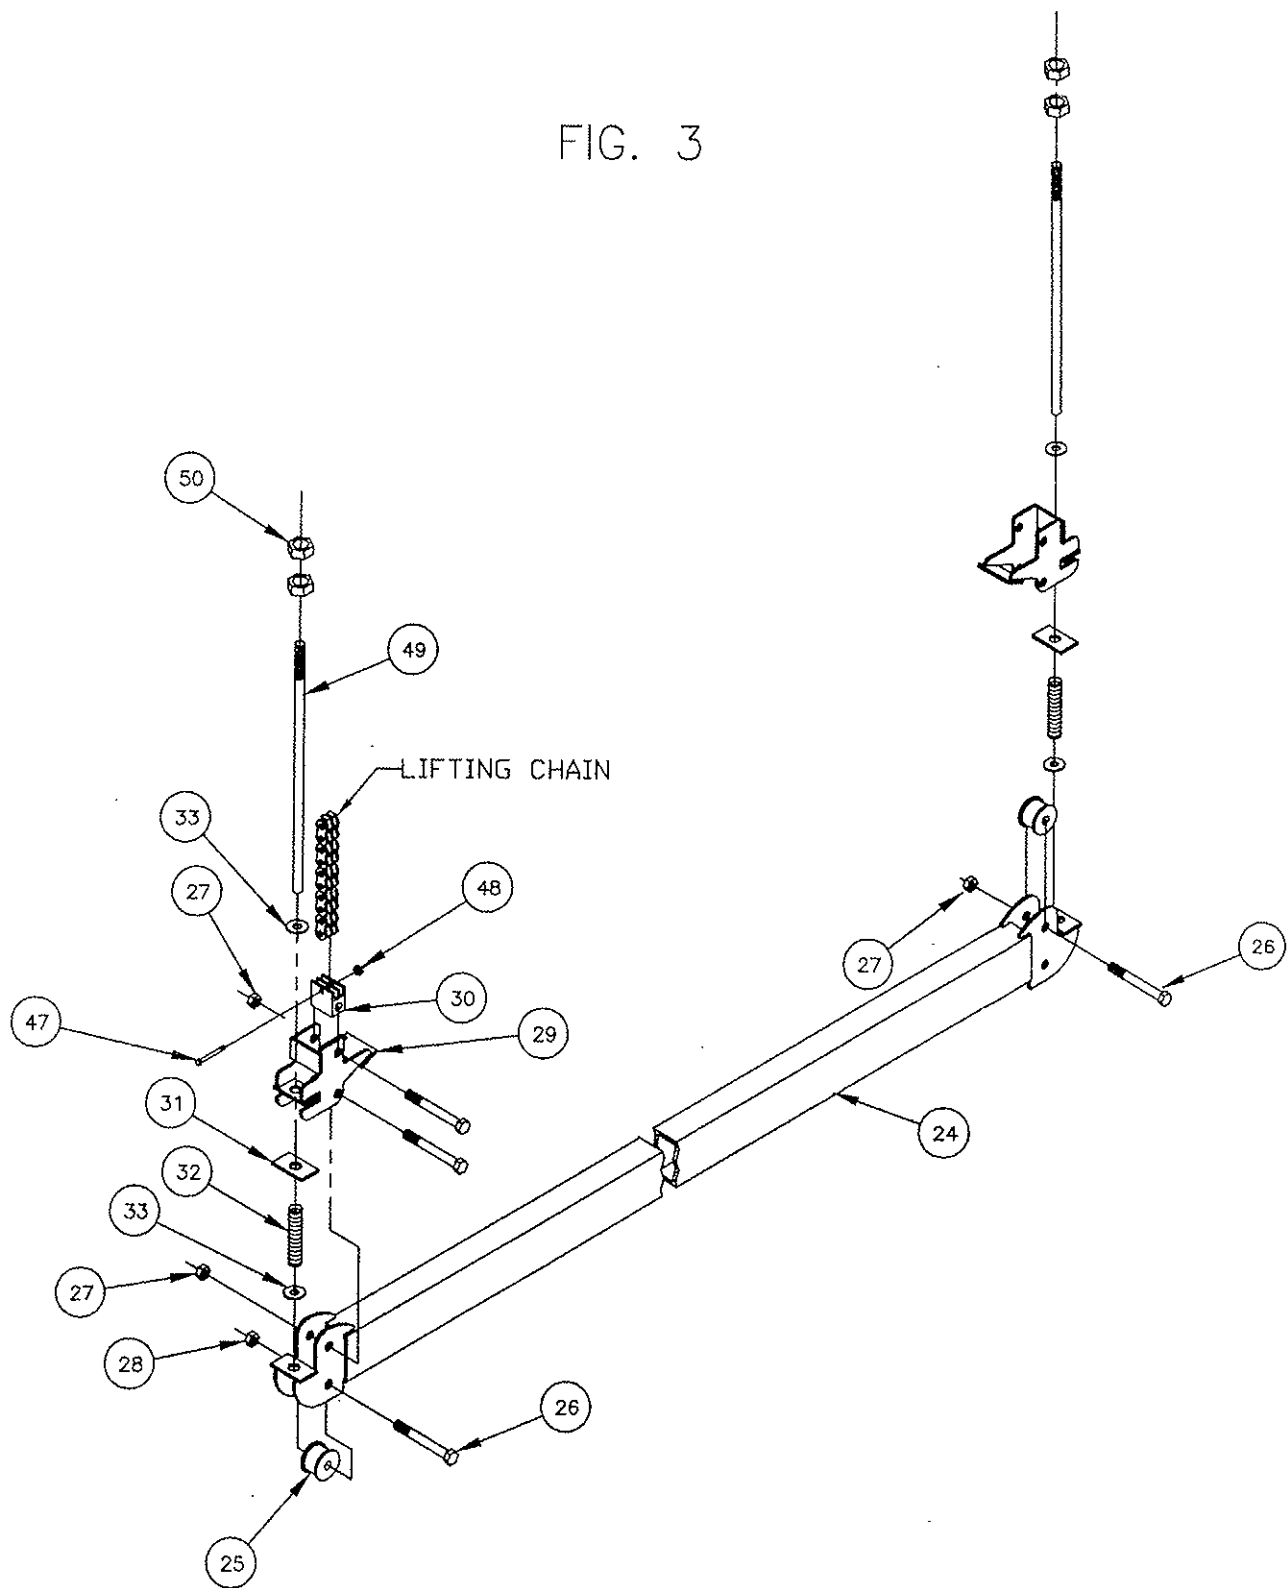

BEN PEARSON

PARTS MANUAL - 12000-4 POST LIFT

2912 W. 2ND.
PINE BLUFF, ARKANSAS 71601
1-800-436-1327
Part# 95052

8/97

FIG. 1

FIG. 2

FIG. 3

ITEM NO.	DESCRIPTION	PART #	QTY.
1	MICROSWITCH	95074	1
2	MICROSWITCH BOOT	95075	1
3	MANUAL RELEASE ASSY	95041	1
4	MANUAL RELEASE VALVE	95035	1
5	VALVE CARTRIDGE CHECK	95036	1
6	RESERVOIR O-RING	95076	1
7	BREATHER	95044	1
8	RESERVOIR	95040	1

		MODEL	12000-4		12000-4 SHORT	
		LIFT PART NUMBER	90007	QT	90050	QT
	49	ROD - SLACK CHAIN 3/4" DIA	91170	4	91170	4
	50	HEX NUT 3/4X10NC	101006	8	101006	8
51	#	HYDRAULIC HOSE 3/8 X 111"	91172	1	91172	1
52	#	FL BOW 9/16ORB X 9/16JIC	60368	1	60368	1
53	#	ELBOW 3/8 MALE NPT X 9/16JIC	105004	2	105004	2
	#	HARDWARW KIT - POWER UNIT	95009	4	95009	4
	54	HHFL SCREW 5/16 X 18NC X 3/4 GR.5	100234	4	100234	4
	55	HH FL NUT 5/16 X 18NC	100237	4	100237	4
60		HYDRAULIC HOSE 3/8 X 40"	91452	1	91452	1
61		MALE CONNECTOR 3/8 X 9/16JIC	60052	1	60052	1
56		ANCHOR BOLT 3/4 X 5-1/2	95000	16	95000	16
57		SHIMS	95001	24	95001	24
58		POWER UNIT 1 PHASE 220V	95011	1	95011	1
59		PLASTIC TIE	103015	2	103015	2
	#	NAME PLATE	62249	1	62249	1
	#	BEN PEARSON DECAL 5X36 MYLAR	95005	2	95005	2
	#	PB/800 DECAL 2X5 MYLAR	95006	1	95006	1
	#	CAUTION DECAL 12000LB	95008	1	95008	1
	#	BLUE TOUCH-UP PAINT (12OZ.) SPRAY	103007	1	103007	1
	#	YELLOW TOUCH-UP PAINT (12OZ.)SPRAY	103008	1	103008	1
	#	MANUAL	95052	1	95052	1
	#	WARRANTY CARD	83423	1	83423	1