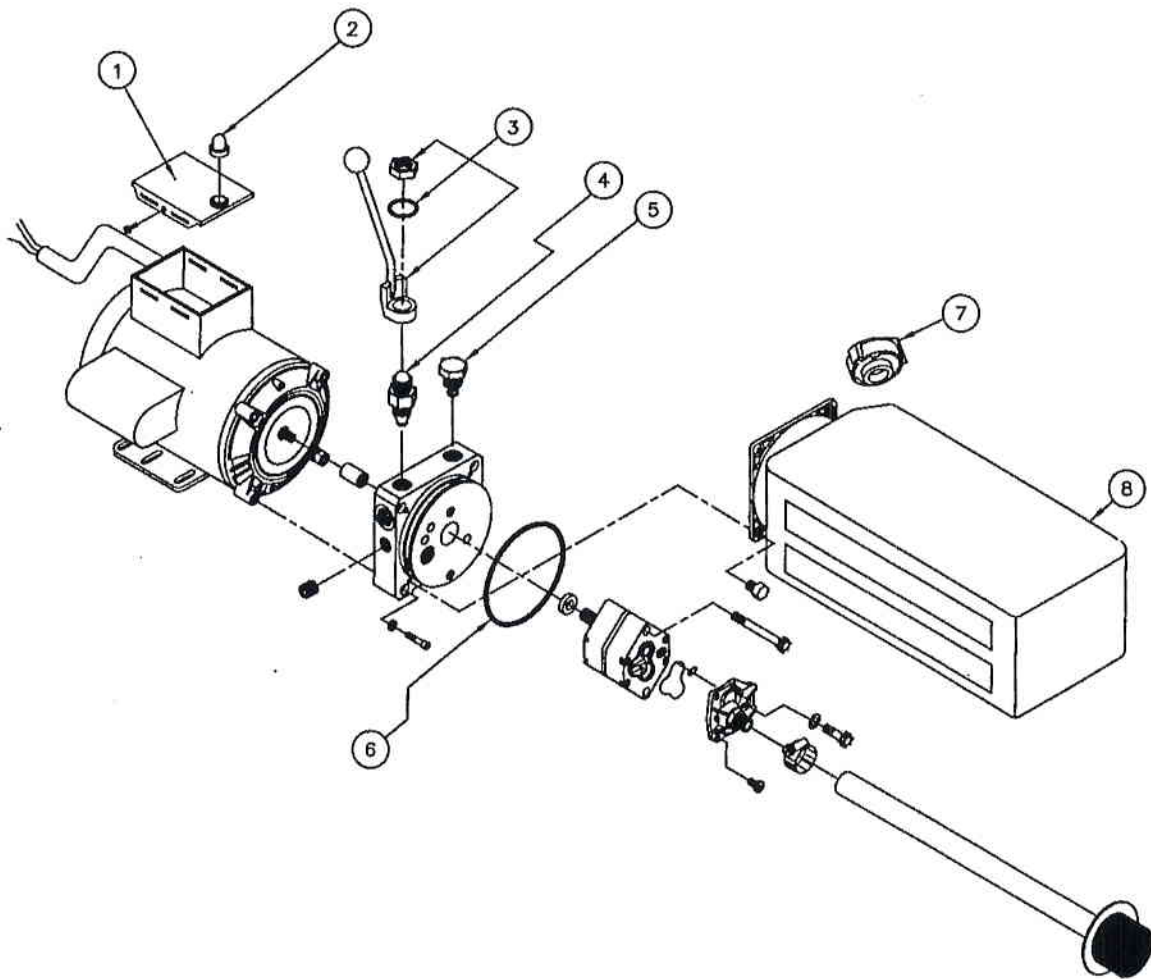

ITEM NO.	DESCRIPTION	PART #	QTY.
1	MICROSWITCH WIRING ASSY	95086	1
2	MICROSWITCH BOOT	95075	1
3	MANUAL RELEASE ASSY	95041	1
4	MANUAL RELEASE VALVE	95035	1
5	VALVE CARTRIDGE CHECK	95036	1
6	RESERVOIR O-RING	95076	1
7	BREATHER	95044	1
8	RESERVOIR	95040	1