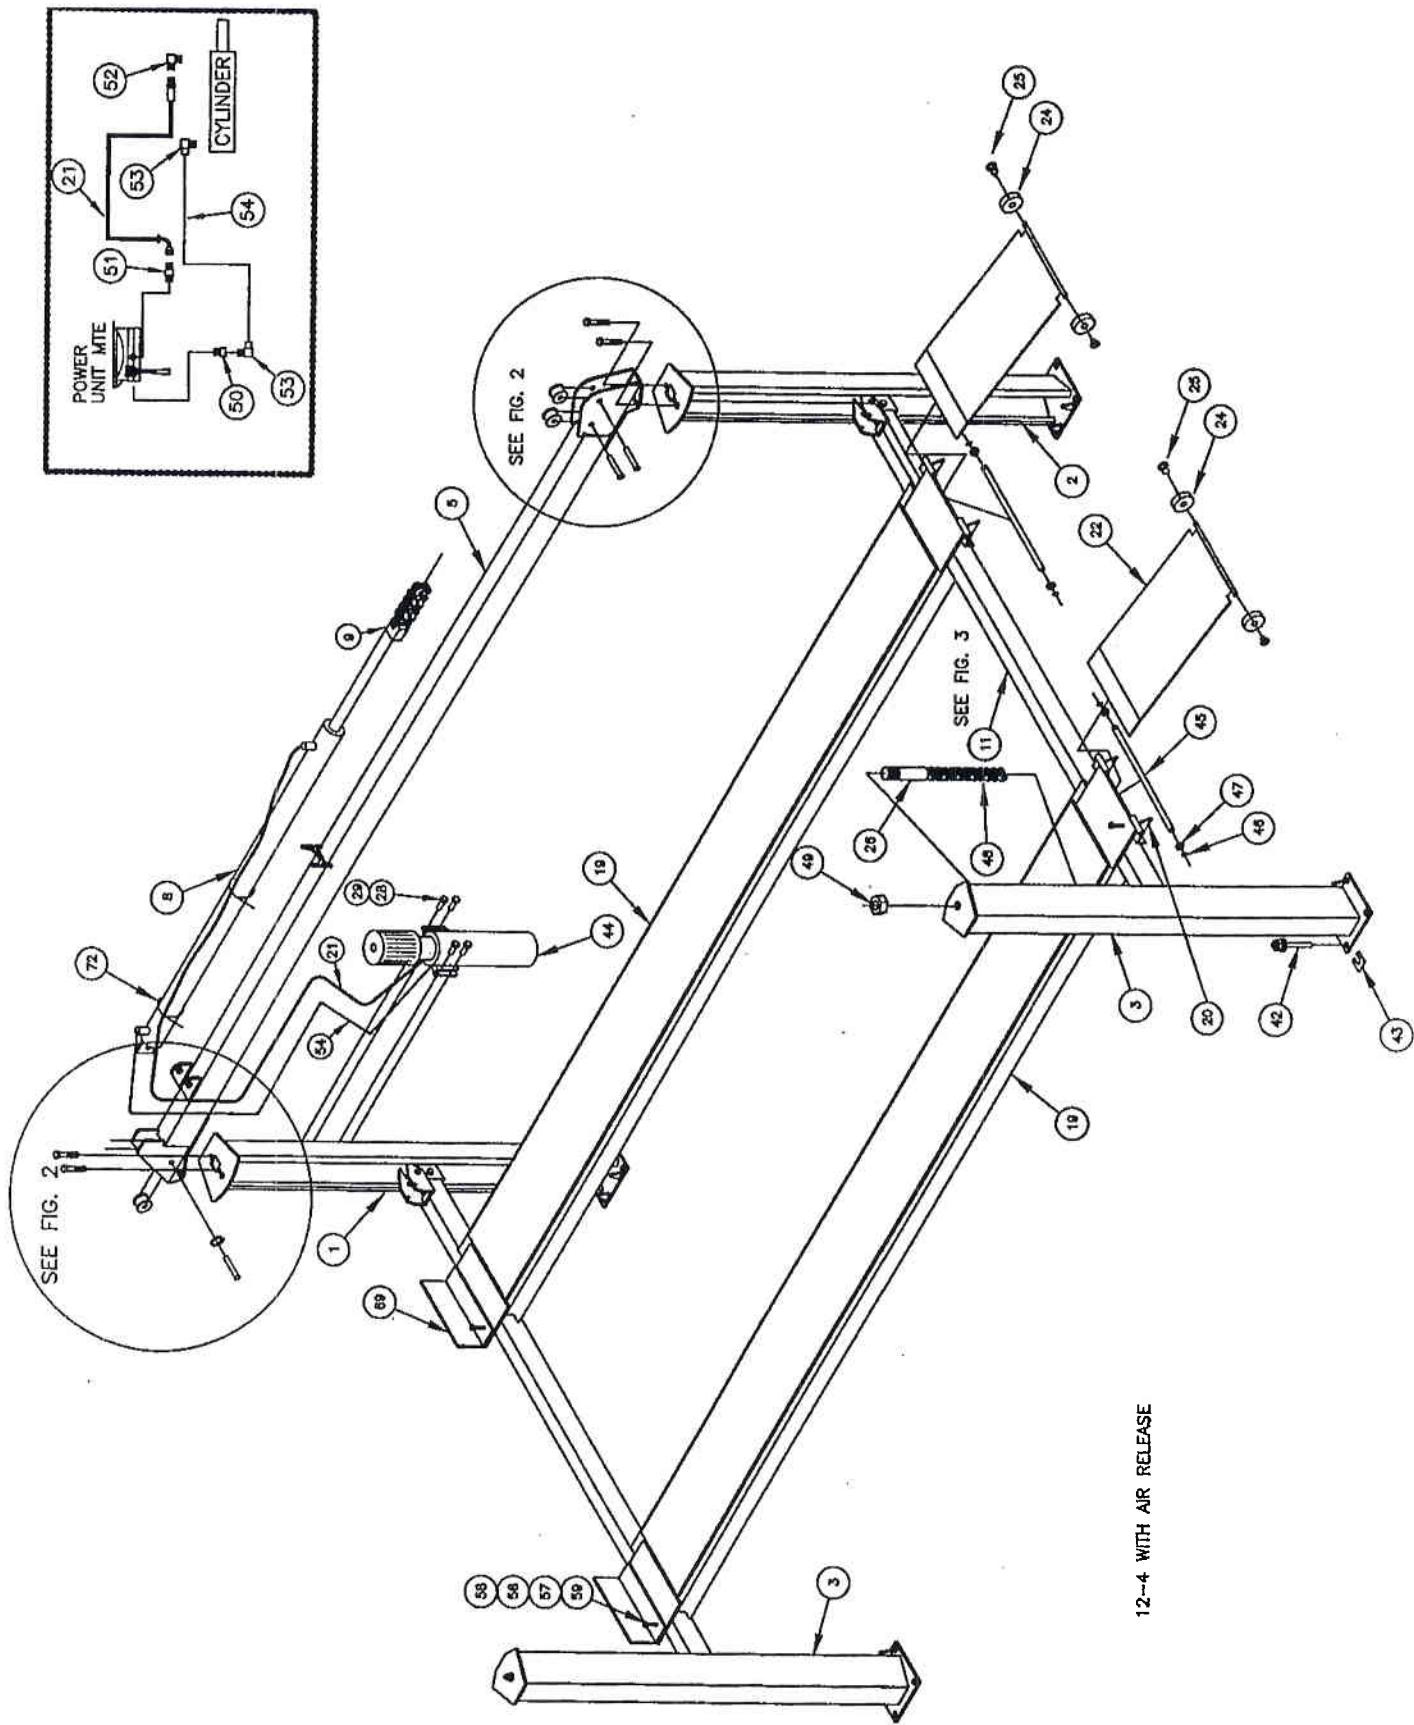

FIG. 1

12-4 WITH AIR RELEASE