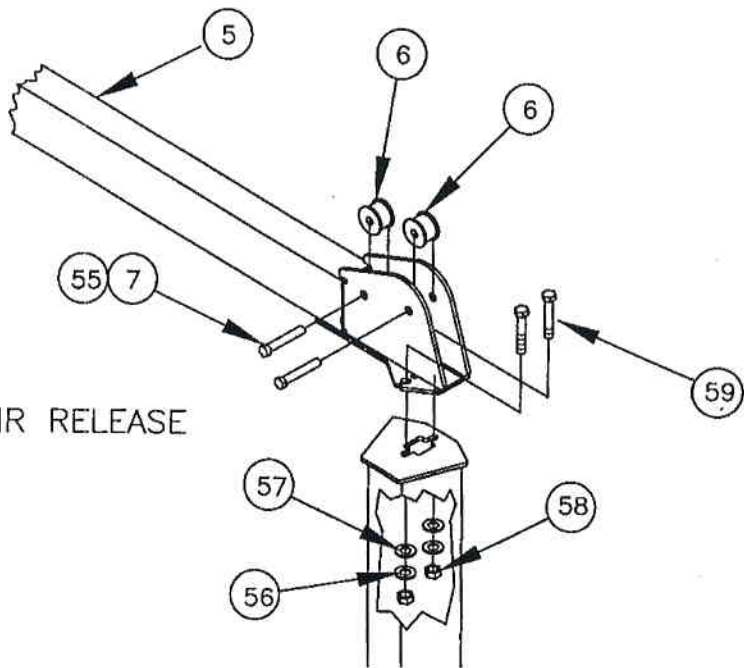

FIG. 3

12-4 WITH AIR RELEASE