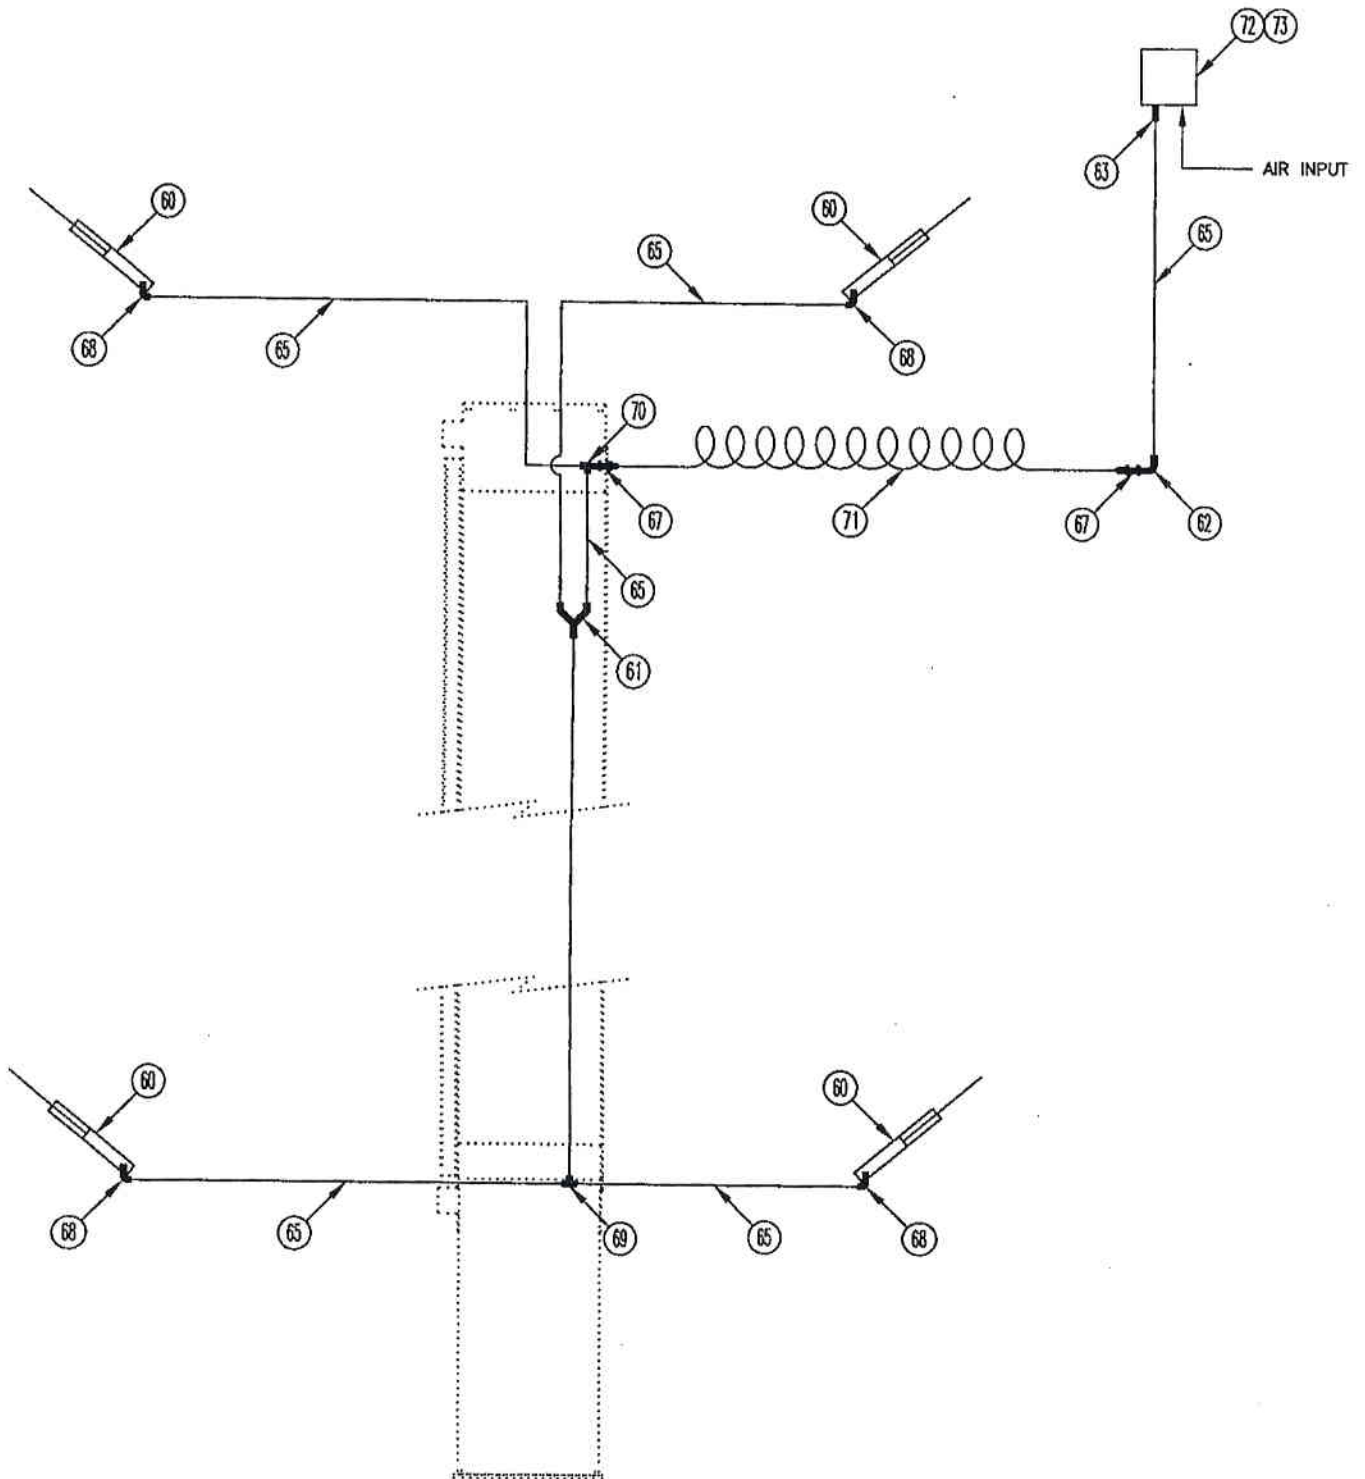

MODEL		12-4 AIR		12-4 AIR SHORT	
LIFT PART NUMBER		90130	QT	90132	QT
	40 UNION "Y" CONNECTOR - 1/4 TUBE	105046	1	105046	1
	41 UNION TEE - 1/4 TUBE	105052	1	105052	1
42	ANCHOR BOLT 3/4 X 4-3/4	9500	16	9500	16
43	SHIMS	95001	24	95001	24
44	POWER UNIT	95011	1	95011	1
46	SNAP RINGS 3/4"	103000	8	103000	8
47	FLATWASHER 3/4"	100512	10	100512	10
49	NYLOCK NUT 3/4 X 10NC	101035	2	101035	2
55	1" SNAP RING	103029	13	103029	13
56	LOCKWASHER 1/2	100125	20	100125	20
57	FLATWASHER 1/2	100152	36	100152	36
58	HEX NUT 1/2 X 13NC	100124	20	100124	20
59	HEX SCREW 1/2 X 13NC X 2 GR. 5	100016	20	100016	20
60	ROLL PIN 1/4" X 2	103003	2	103003	2
65	1/4-28NF HEX NUT	101034	4	101034	4
66	LINK - AIR CYLINDER	91867	4	91867	4
67	HFHSL SCREW 3/8-16NC X 1-1/4"	100382	4	100382	4
68	LOCKING NUT 3/8-16NC	100083	4	100083	4
70	1/4-28NF NYLONNUT	101022	4	101022	4
71	COTTER PIN 1/8 X 3/4	100175	4	100175	4
#	KFR - 17 RELIEF VALVE	105028	1	105028	1
#	NAME PLATE	62249	1	62249	1
72	PLASTIC TIE	103015	3	103015	3
#	BEN PEARSON DECAL	95005	2	95005	2
#	PB1800 DECAL 2 X 5 MYLAR	95006	1	95006	1
#	CAUTION DECAL	95008	1	95008	1
#	MANUAL	95087	1	95087	1
#	BLUE TOUCH-UP PAINT (SPRAY)	103007	1	103007	1
#	YELLOW TOUCH-UP PAINT (SPRAY)	103008	1	103008	1
#	ALI DECALS, 4-POST	95164	1	95164	1

Schematic for Air Release System 12000AL - AIR