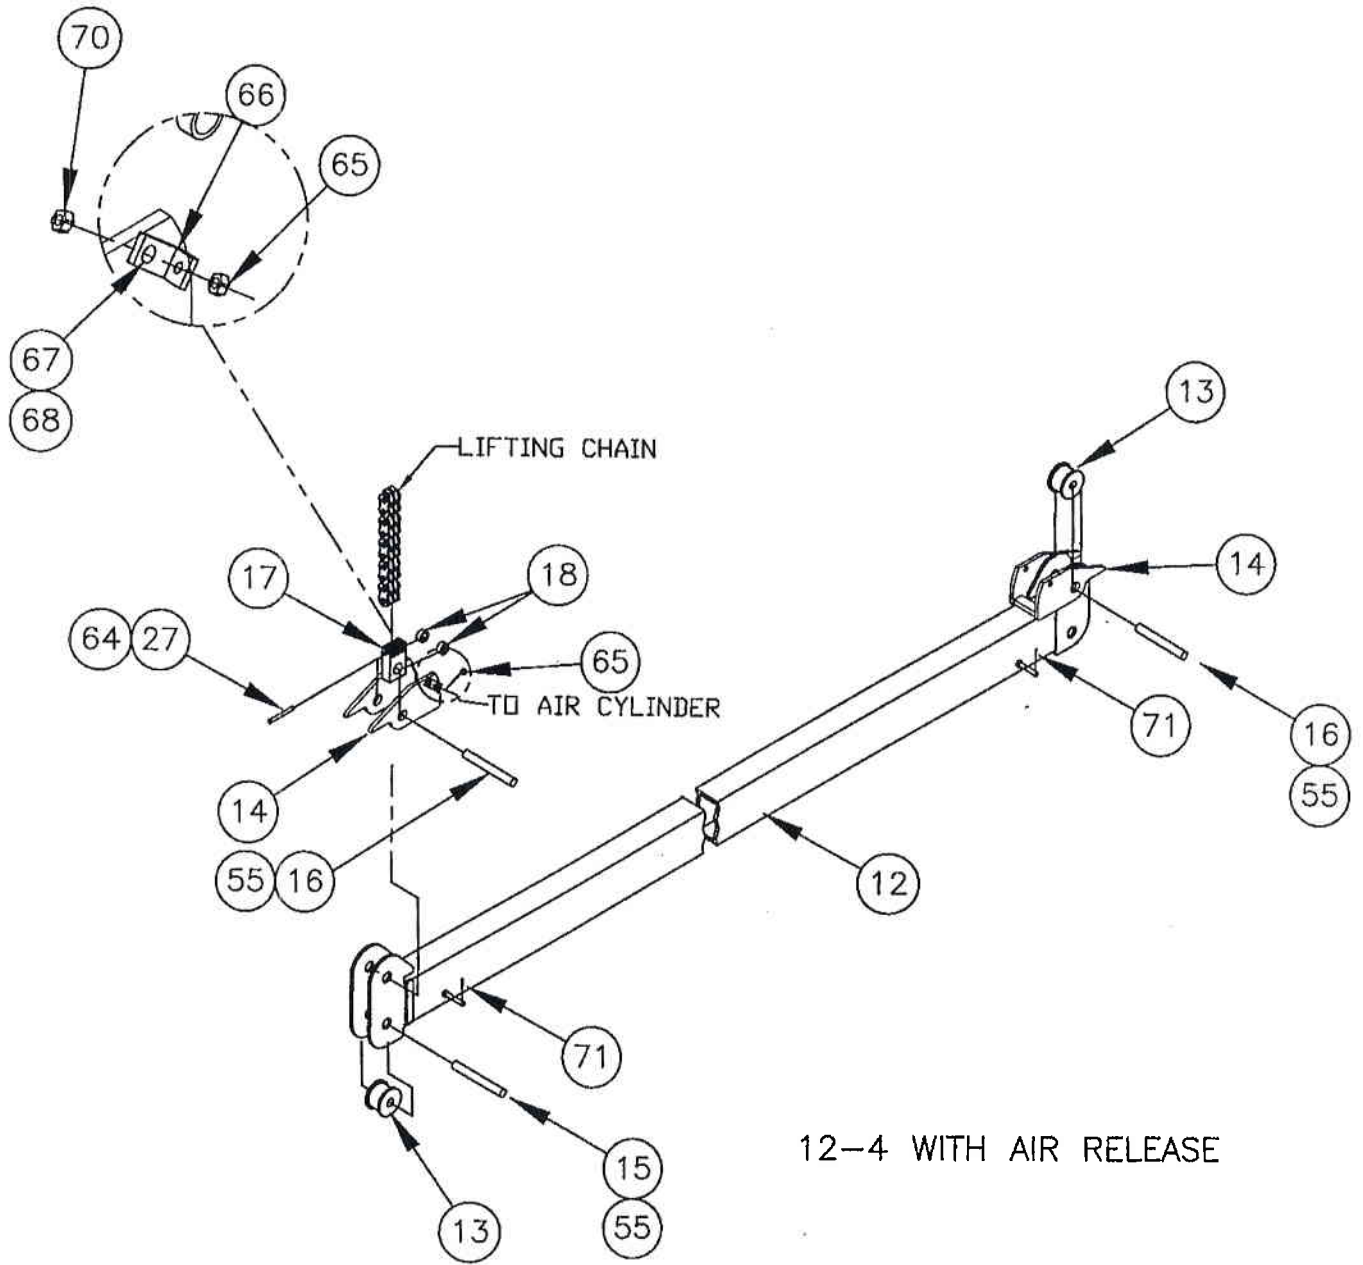

## PARTS LISTING

09/01/04

		MODEL	12-4 AIR		12-4 AIR SHORT	
		LIFT PART NUMBER	90130	QT	90132	QT
1	POST STRUCTURE - MAIN P/U		91794	1	91794	1
2	POST STRUCTURE - MAIN REAR		91802	1	91802	1
3	POST STRUCTURE - OFFSIDE		91804	2	91804	2
	5 HORIZONTAL BEAM STR.		91807	1	91875	1
	6 SHEAVE ASSEMBLY		91816	3	91816	3
	7 SHAFT ASSEMBLY - UPPER, HORIZONTAL		91862	3	91862	3
8	CYLINDER		91132	1	91132	1
9	CHAIN ANCHOR - CYLINDER		91776	1	91776	1
10	CYLINDER PIN		91134	2	91134	2
11	CROSS TUBE ASSEMBLY		91819	2	91878	2
	12 CROSS TUBE STRUCTURE		91820	1	91879	1
	13 SHEAVE ASSEMBLY - CROSS CHAIN		91825	2	91825	2
	14 LATCH STRUCTURE		91826	4	91826	4
	15 SHAFT ASSEMBLY - LOWER, CROSSMEMBER		91863	2	91863	2
	16 SHAFT ASSEMBLY - UPPER, CROSSMEMBER		91864	4	91864	4
	17 CHAIN ANCHOR - LIFTING		91775	2	91775	2
	18 SPACER 1" PIPE X .44		91859	4	91859	4
19	TRACK STRUCTURE		91830	2	91881	2
20	BAR STRUCTURE - ADAPTER, RAMP		91839	2	91839	2
69	STOP - TRACK END		91772	1	91772	1
#	RAMP ASSEMBLY		91865	2	91865	2
	22 RAMP STRUCTURE		91850	2	91850	2
	# TREAD PAPER		56500	6	56500	6
	24 ROLLER RAMP		91793	4	91793	4
	25 RETAINER 1/2"		91801	4	91801	4
45	PIN - HINGE, RAMP		91792	2	91792	2
62	CHAIN - LONG (279-3/4") SHORT (252-3/4")		91790	1	91887	1
63	CHAIN - SHORT (95-1/4")		91788	2	91788	2
48	CHAIN - CROSS (206-1/4") SHORT (192-3/4")		91789	1	91888	1
	26 ANCHOR - ADJUSTABLE		91781	2	91781	2
	27 PIN - CHAIN - LIFTING		91778	2	91778	2
	# PIN - CHAIN - CROSSOVER		91779	1	91779	1
	64 RETAINING RING 5/16"		103032	16	103032	16
21	HYDRAULIC HOSE 145" / 125"		91860	1	91889	1
50	ADAPTER 9/16ORB X 3/8 NPT		105065	1	105065	1
51	ADAPTER 9/16ORB X 9/16 JIC		60544	1	60544	1
52	ELBOW 3/8 MALE NPT X 9/16JIC		105004	1	105004	1
53	MALE ELBOW 3/8NPT X 3/8 TUBING		105049	2	105049	2
54	3/8" TUBING - BLACK 75" / 61"		91861	1	91892	1
#	HARDWARW KIT - POWER UNIT		95009	1	95009	1
	28 HHFL SCREW 5/16 X 18NC X 3/4 GR.5		100234	4	100234	4
	29 HH FL NUT 5/16 X 18NC		100237	4	100237	4
#	AIR KIT		91866	1	91866	1
	30 VALVE - AIR		105038	1	105038	1
	31 ACTUATOR - VALVE		105039	1	105039	1
	32 MALE CONNECTOR - 1/4]TUBE X 1/8 PIPE		105048	1	105048	1
	33 1/4 O.D. TUBING		50100	50	50100	50
	34 MALE ELBOW - 1/4 TUBING X 1/4 PIPE		105047	1	105047	1
	35 ANCHOR COUPLING		105050	2	105050	2
	36 COIL HOSE		105018	1	105018	1
	37 MALE RUN TEE - 1/4 TUBE X 1/8 PIPE		105053	1	105053	1
	38 MALE ELBOW - 1/4 TUBE X 1/8 PIPE		105051	4	105051	4
	39 CYLINDER - AIR, ACTUATING		91787	4	91787	4